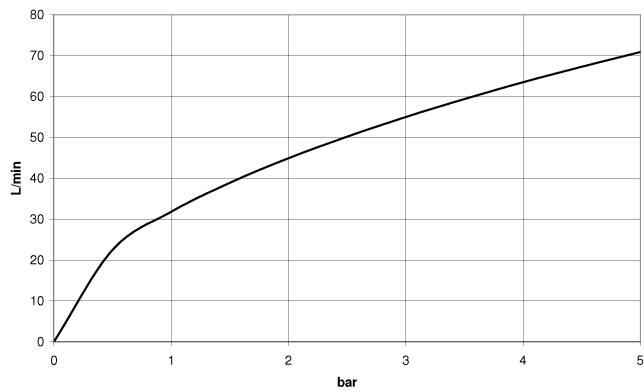

WATER TUBE Kneipp hose white 2000 mm - Chrome

28 285 979

- hose nozzle with sleeve M33
- with holding ring

	Chrome	28 285 979-00
	Brushed Platinum	28 285 979-06
	Platinum	28 285 979-08
	Dark Chrome	28 285 979-19
	Brushed Durabronze (23kt Gold)	28 285 979-28
	Matte Black	28 285 979-33
	Brushed Champagne (22kt Gold)	28 285 979-46
	Champagne (22kt Gold)	28 285 979-47
	Brushed Chrome	28 285 979-93
	Brushed Dark Platinum	28 285 979-99

WATER TUBE Kneipp hose white 2000 mm - Chrome

28 285 979

mm [inches]

Flow rate chart

WATER TUBE Kneipp hose white 2000 mm - Chrome

28 285 979

Spare parts list

No.	Item Number	Name	Quantity used	Delivery time
1	09 14 20 003 90	seal	1	2
2	09 28 10 116-12	ring	1	30