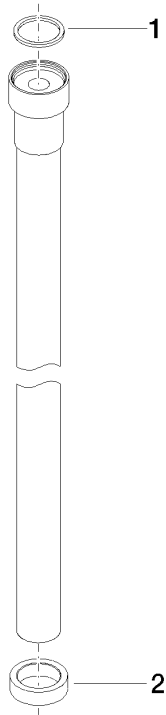

WATER TUBE Kneipp hose white 2000 mm - Chrome

28 285 979

- hose nozzle with sleeve M33
- with holding ring

	Chrome	28 285 979-00
	Brushed Platinum	28 285 979-06
	Platinum	28 285 979-08
	Dark Chrome	28 285 979-19
	Brushed Durabronze (23kt Gold)	28 285 979-28
	Matte Black	28 285 979-33
	Brushed Champagne (22kt Gold)	28 285 979-46
	Champagne (22kt Gold)	28 285 979-47
	Brushed Chrome	28 285 979-93
	Brushed Dark Platinum	28 285 979-99

WATER TUBE Kneipp hose white 2000 mm - Chrome

28 285 979

mm [inches]

Flow rate chart

WATER TUBE Kneipp hose white 2000 mm - Chrome

28 285 979

Spare parts list

No.	Item Number	Name	Quantity used	Delivery time
1	09 14 20 003 90	seal	1	2
2	09 28 10 116-12	ring	1	30