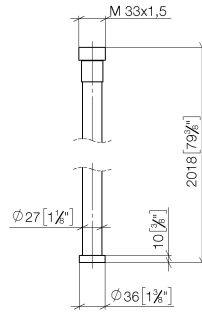

WATER TUBE Kneipp hose white 2000 mm - Chrome

28 285 979

- hose nozzle with sleeve M33
- with holding ring

	Chrome	28 285 979-00
	Brushed Platinum	28 285 979-06
	Platinum	28 285 979-08
	Dark Chrome	28 285 979-19
	Brushed Durabronze (23kt Gold)	28 285 979-28
	Matte Black	28 285 979-33
	Brushed Champagne (22kt Gold)	28 285 979-46
	Champagne (22kt Gold)	28 285 979-47
	Brushed Chrome	28 285 979-93
	Brushed Dark Platinum	28 285 979-99

WATER TUBE Kneipp hose white 2000 mm - Chrome

28 285 979

mm [inches]

Flow rate chart

WATER TUBE Kneipp hose white 2000 mm - Chrome

28 285 979

Spare parts list

No.	Item Number	Name	Quantity used	Delivery time
1	09 14 20 003 90	seal	1	2
2	09 28 10 116-12	ring	1	30